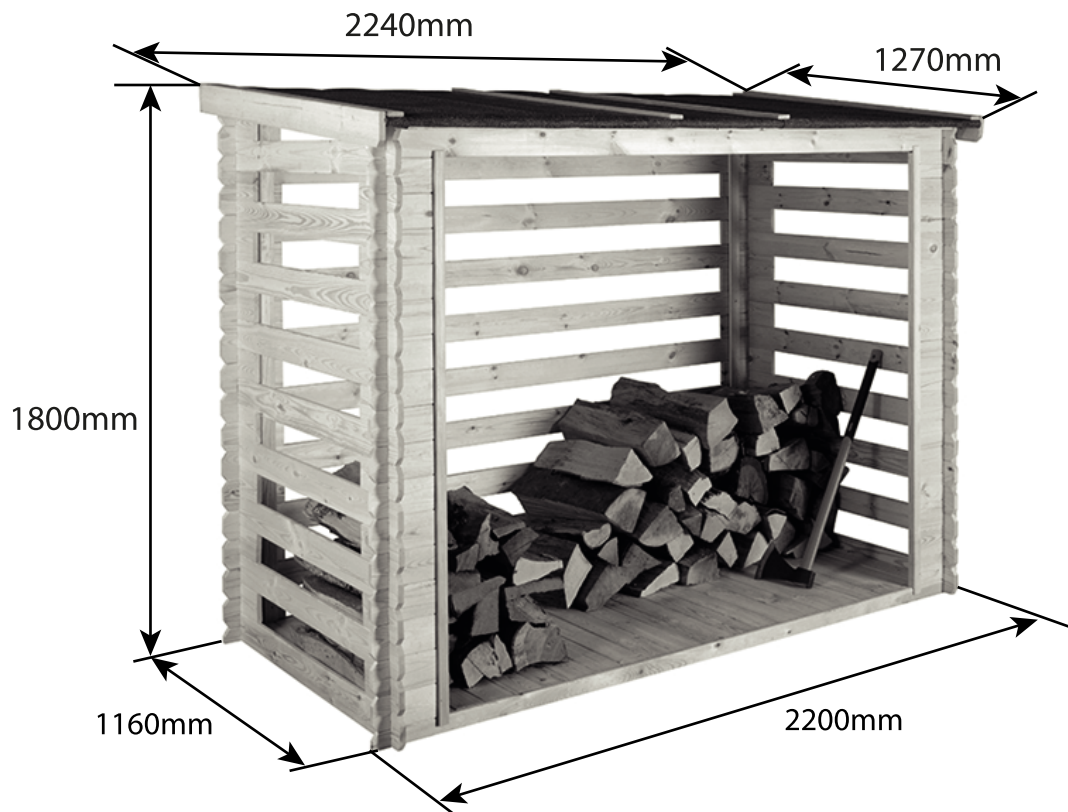

Abri-bûches

Réf 80000654

Réf 85000654

1		19x47,5x2200 mm	x2
2		19x95x1160 mm	x18
3		47x715x1019mm	x1
4		47x665x1019mm	x2
5		19x95x205 mm	x84
6		19x95x2200 mm	x10
7		19x34/54x205 mm	x2
8		19x40/60x205 mm	x2
9		35x35x1585 mm	x2
10		15x45x1690 mm	x2
11		19x45x1600 mm	x2

12		34x670x1250 mm	x1
13		34x765x1250 mm	x2
14		15x45x1270 mm	x4
15		15x45x1000 mm	x6
16		19x95x1270 mm	x2
A		Ø3x40 mm	x20
B		Ø3x30 mm	x40
C		Ø4x30 mm	x20
D		1000x1468 mm	x3

1.

2.

3.

4.

5.

6.

7.

2x 16